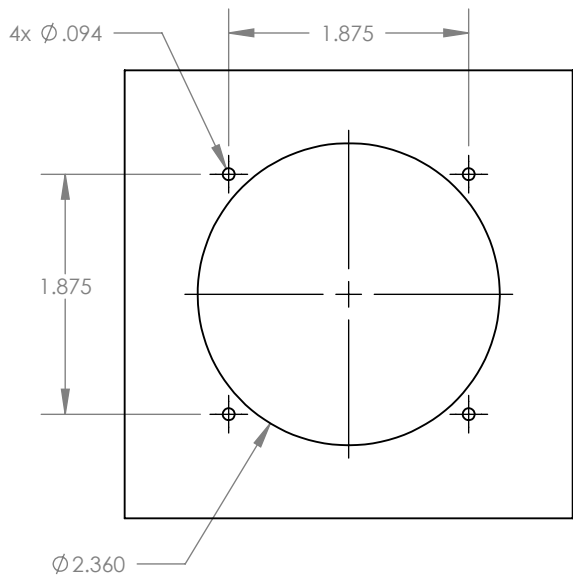

MR - MOUNTING OPTIONS

REAR MOUNT PANEL DIMENSIONS

DROP-IN PANEL DIMENSIONS

RISER BOX PANEL DIMENSIONS

REAR MOUNT

DROP-IN

RISER BOX